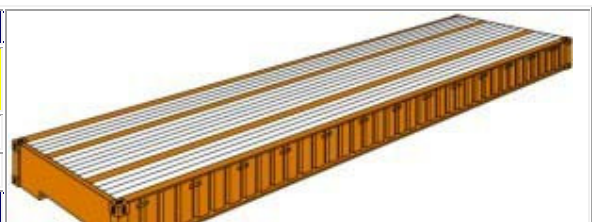

PLATFORM CONTAINERS:

PLATFORM 20'							
inside length	inside width	inside height	door width	door height	capacity	tare weight	maxi cargo
19'11"	8'0"	7'4"	-	-	-	6,061lbs	52,896lbs
6.058m	2.438m	2.233m	-	-	-	2,750Kg	24,000Kg
PLATFORM 40'