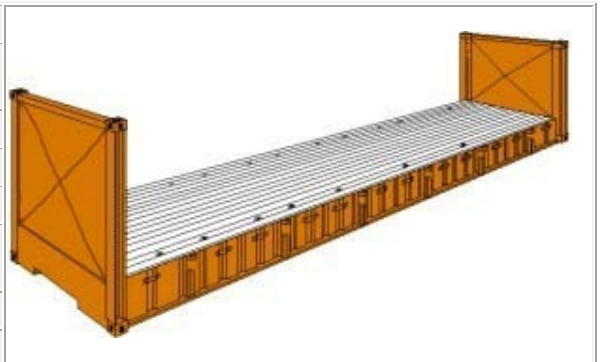

STANDARD CONTAINERS:

Standard 20'							
inside length	inside width	inside height	door width	door height	capacity	tare weight	maxi cargo
19'4"	7'8"	7'10"	7'8"	7'6"	1,172CuFt	4,916lbs	47,900lbs
5.900m	2.350m	2.393m	2.342m	2.280m	33.2CBM	2,230Kg	21,770Kg
Standard 40'							
inside length	inside width	inside height	door width	door height	capacity	tare weight	maxi cargo
39'5"	7'8"	7'10"	7'8"	7'6"	2,390CuFt	8,160lbs	59,040lbs
12.036m	2.350m	2.392m	2.340m	2.280m	67.7CBM	3,700Kg	26,780Kg

OPENTOP CONTAINERS:

Opentop 20'							
inside length	inside width	inside height	door width	door height	capacity	tare weight	maxi cargo
19'4"	7'7"	7'8"	7'6"	7'2"	1,136CuFt	5,280lbs	47,620lbs
5.894m	2.311m	2.354m	2.286m	2.184m	32.23CBM	2,400Kg	21,600Kg
Opentop 40'							
inside length	inside width	inside height	door width	door height	capacity	tare weight	maxi cargo
39'5"	7'8"	7'8"	7'8"	7'5"	2,350CuFt	8,490lbs	58,710lbs
12.028m	2.350m	2.345m	2.341m	2.274m	65.5CBM	3,850Kg	26,630Kg

FLATRACK CONTAINERS:

Flatrack 20'							
inside length	inside width	inside height	door width	door height	capacity	tare weight	maxi cargo
18'5"	7'3"	7'4"	-	-	-	5,578lbs	47,333lbs
5.620m	2.200m	2.233m	-	-	-	2,530Kg	21,470Kg
Flatrack 40'							
inside length	inside width	inside height	door width	door height	capacity	tare weight	maxi cargo
39'7"	6'10"	6'5"	-	-	-	12,081lbs	85,800lbs
12.080m	2.438m	2.103m	-	-	-	5,480Kg	39,000Kg

FLATRACK COLLAPSIBLE CONTAINERS:

Flatrack Collapsible 20'							
inside length	inside width	inside height	door width	door height	capacity	tare weight	maxi cargo
18'6"	7'3"	7'4"	-	-	-	6,061lbs	61,117lbs
5.618m	2.208m	2.233m	-	-	-	2,750Kg	17,730Kg