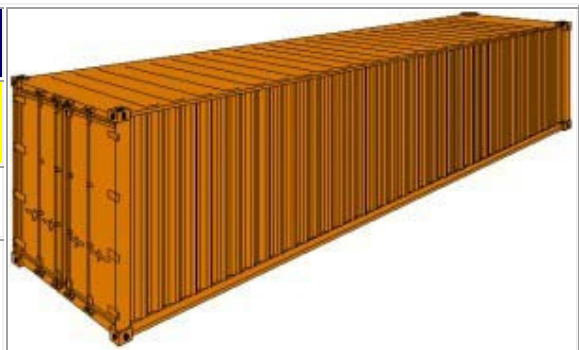

HIGH CUBE CONTAINERS:

HIGH CUBE 40'							
inside length	inside width	inside height	door width	door height	capacity	tare weight	maxi cargo
39'5"	7'8"	8'10"	7'8"	8'5"	2,694CuFt	8,750lbs	58,450lbs
12.036m	2.350m	2.697m	2.338m	2.565m	76.3CBM	3,970Kg	26,510Kg